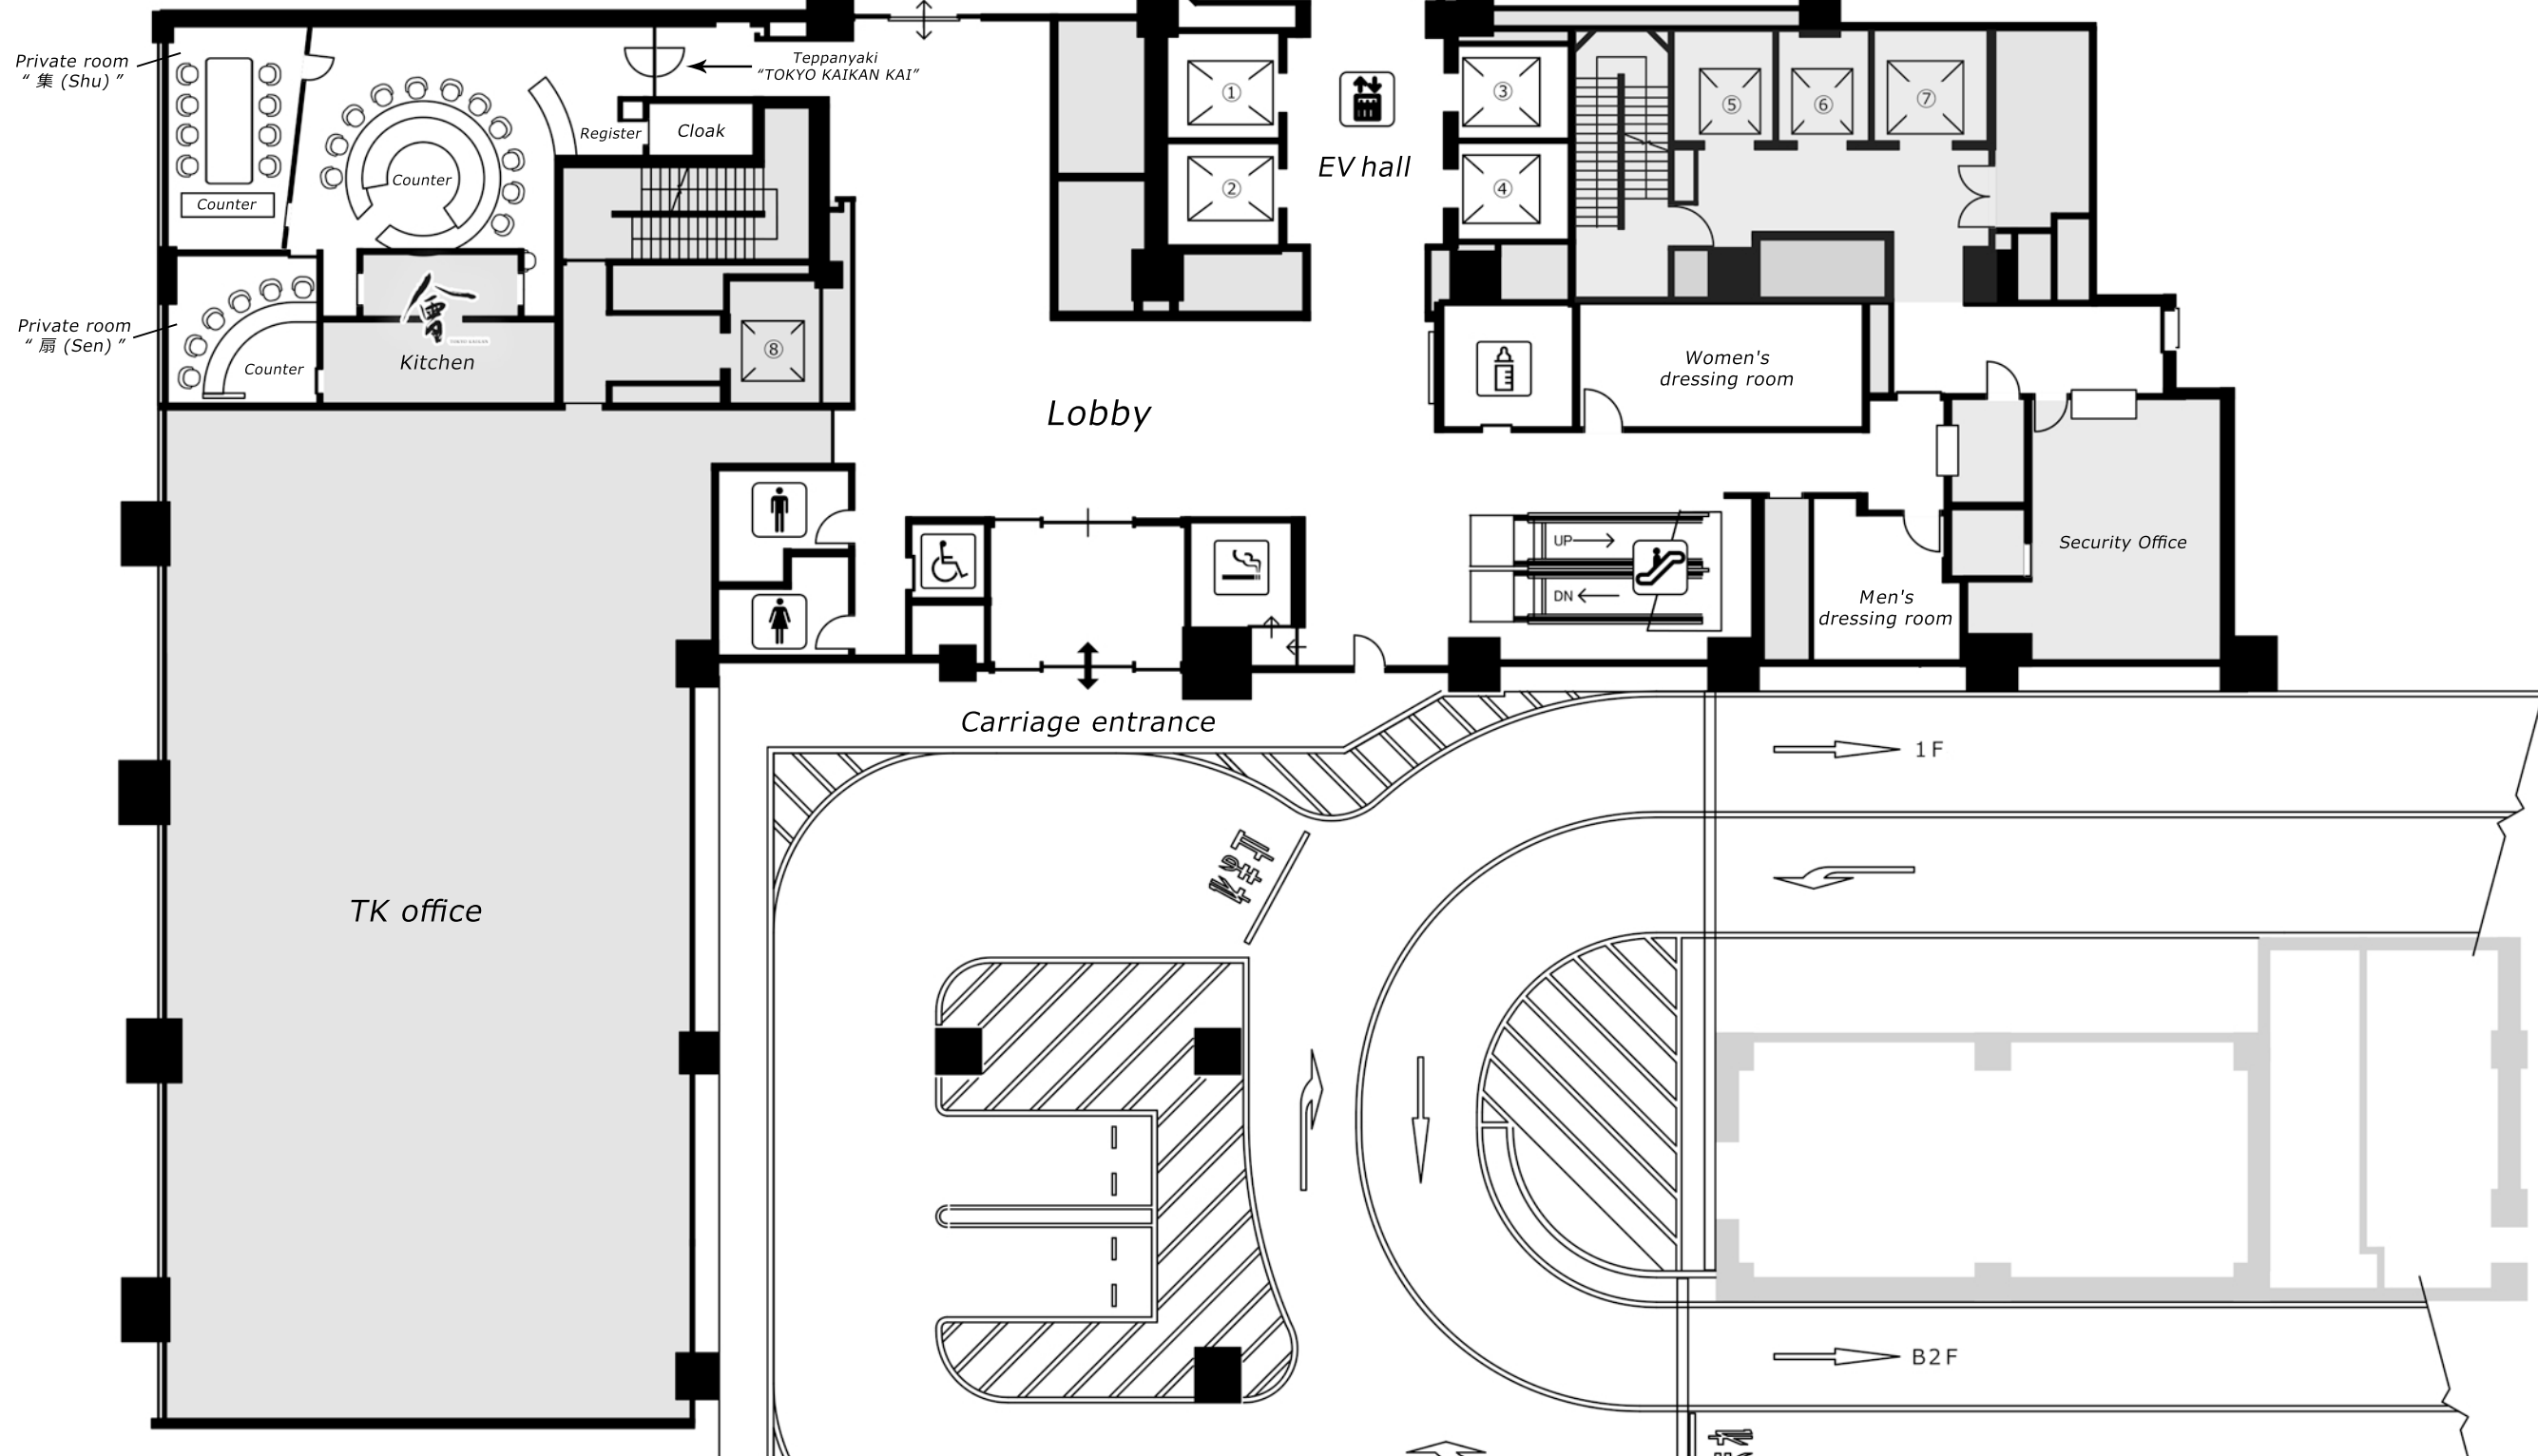

二重橋スエア

\*Directly connected to the stations

TOKYO KAIKAN

B1F Floor map

1/200 A3